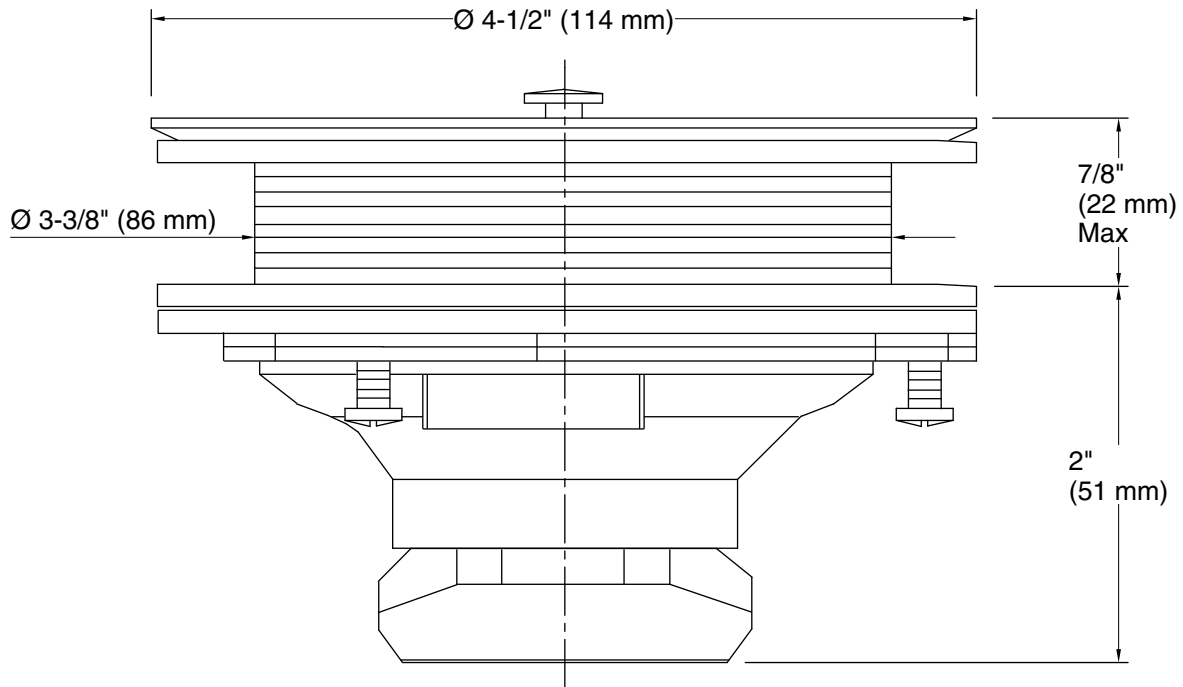

Features

- For sink installations with 3-1/2" (89 mm) or 4" (102 mm) outlet
- Removable basket strainer with open/close stopper that seals tightly
- Less tailpiece
- 4-1/2" (114 mm) x 2-7/8" (73 mm)

Material

Technical Information

All product dimensions are nominal.